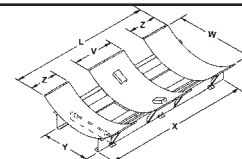

Part#	Description	Price
CC500SK	500 Gallon Cradle	$1,657.50
CC750SK	750 Gallon Cradle	$1,736.00
CC1000SK	1000 Gallon Cradle	$2,078.00